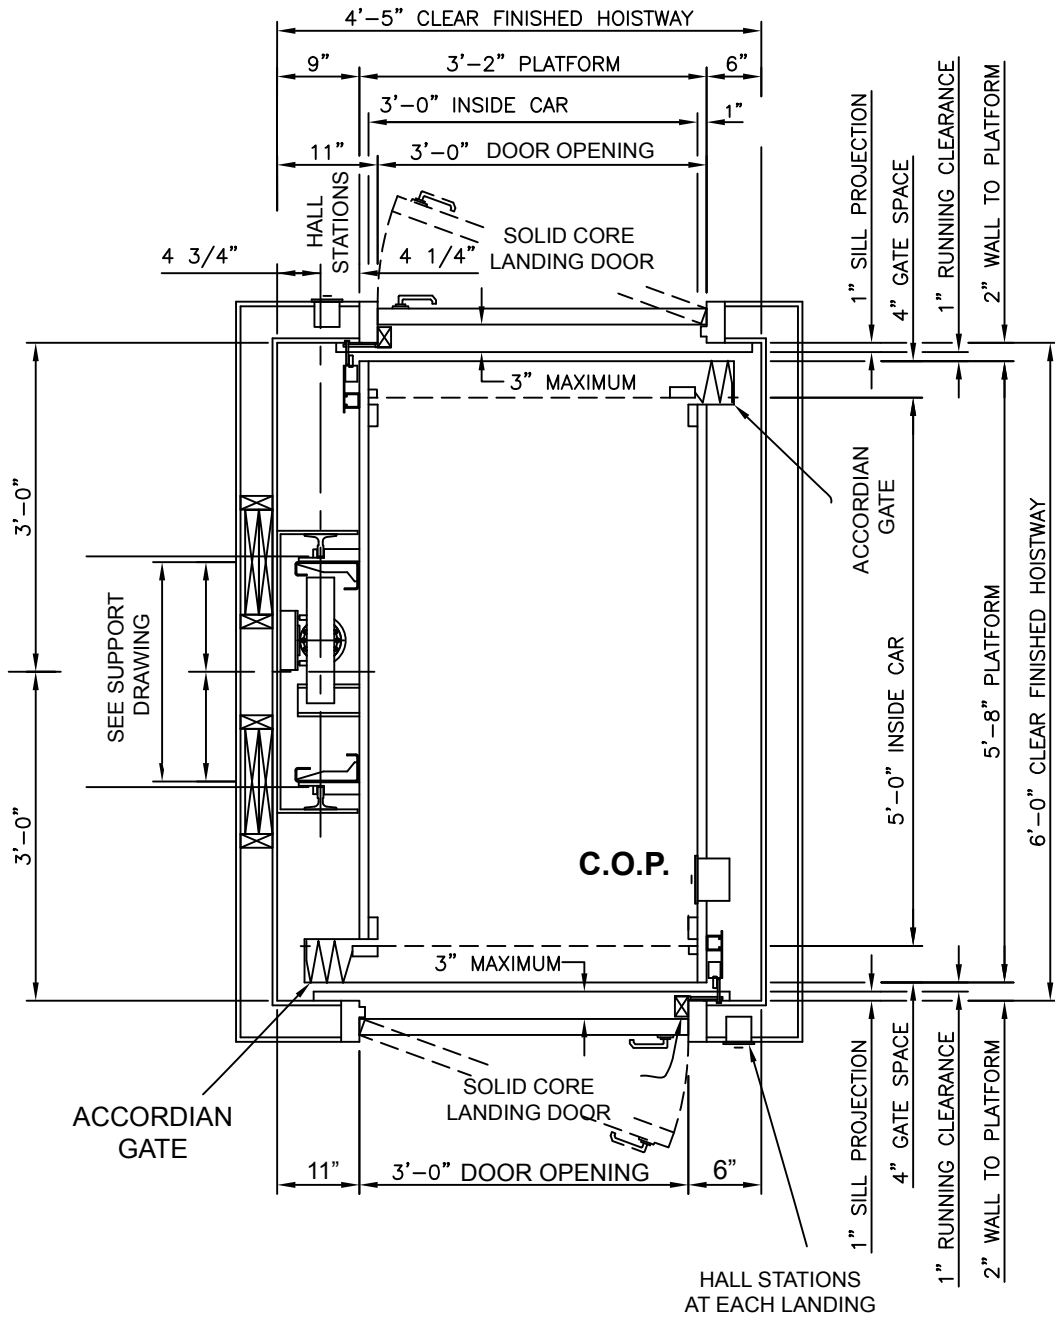

DRAWING CEI-010

**TYPICAL 3' X 5' L/H
WITH OPPOSITE HANDED
LANDING DOOR SWING**