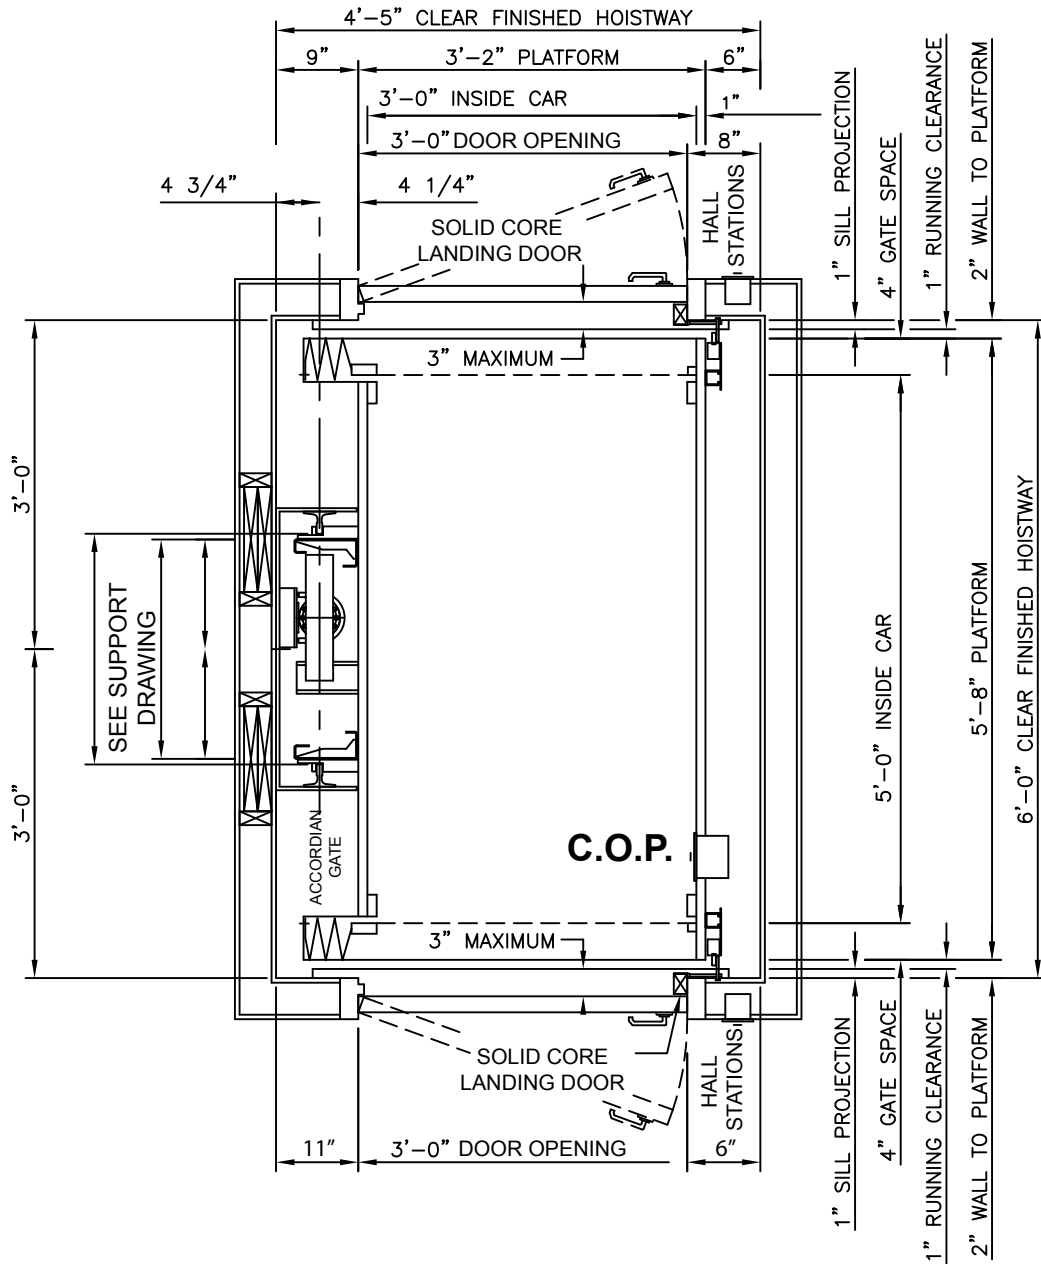

DRAWING CEI-011

**TYPICAL 3' X 5' L/H
WITH
R/H SAME SWING DOORS**