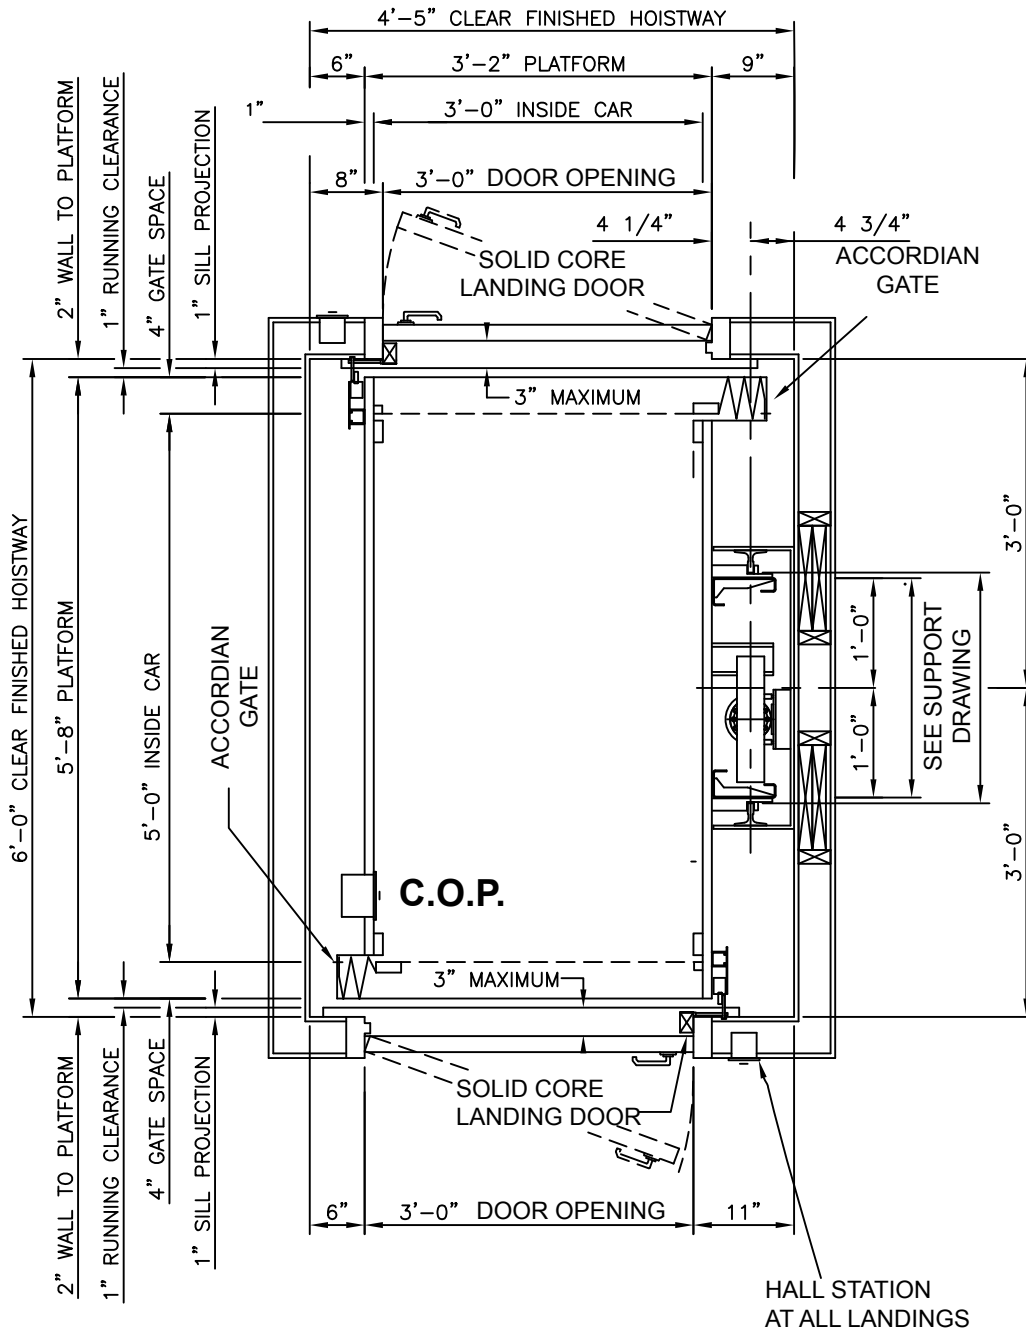

# DRAWING CEI-014

**TYPICAL 3' X 5' R/H  
WITH OPPOSITE SWING  
LANDING DOORS**