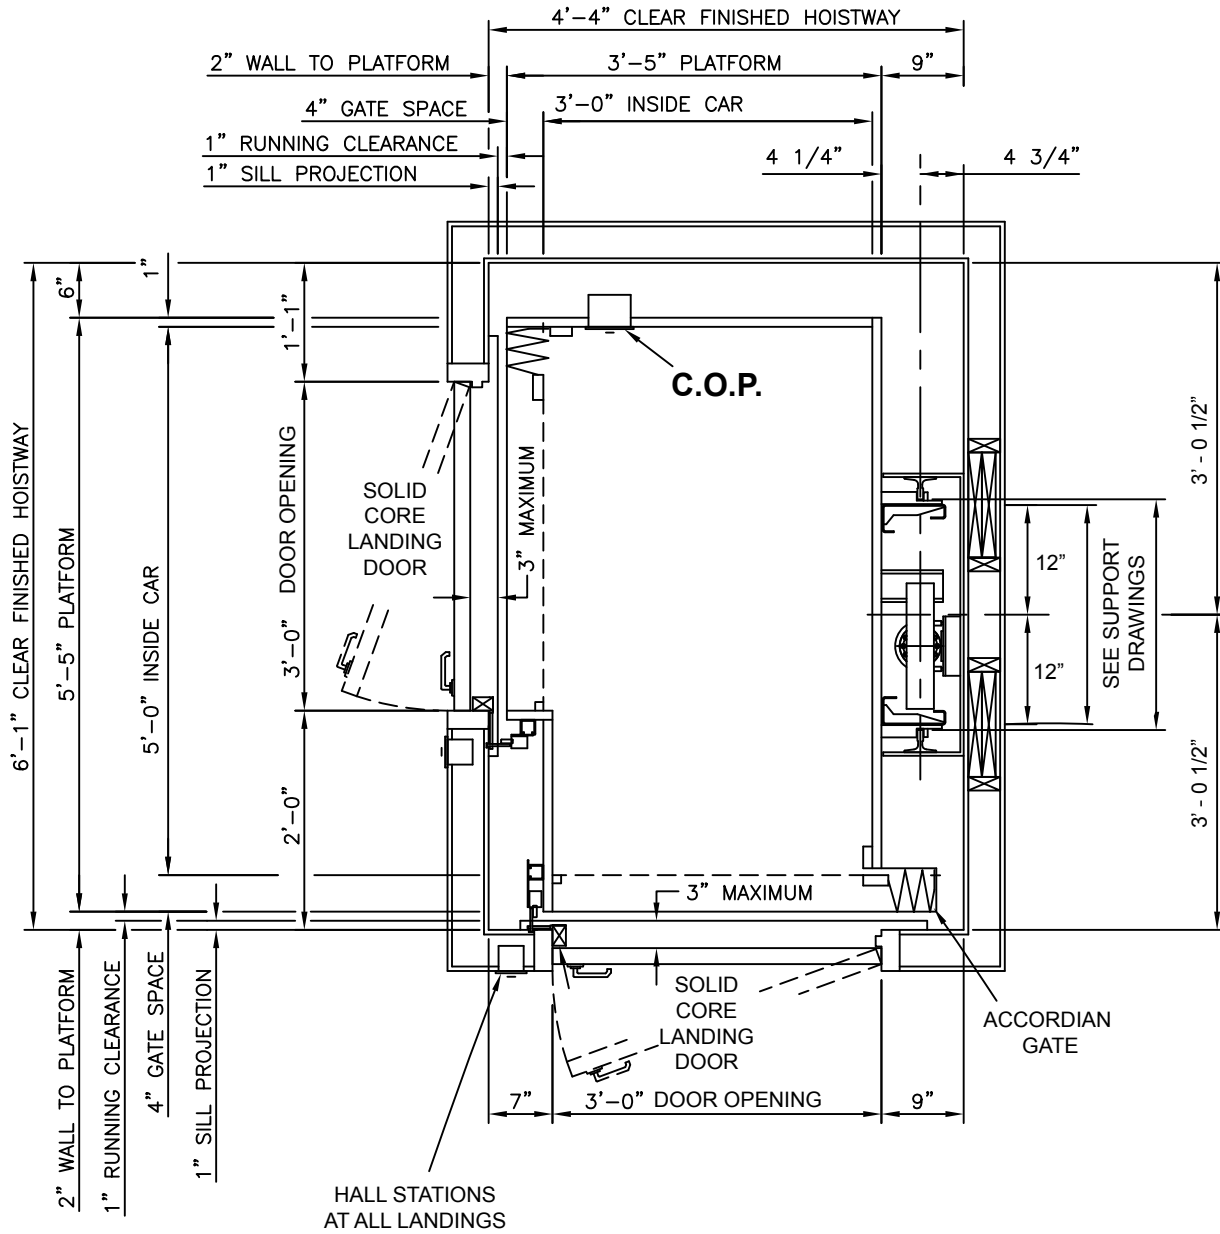

# DRAWING CEI -016

**TYPICAL 3' X 5' R/H  
90 DEGREE**