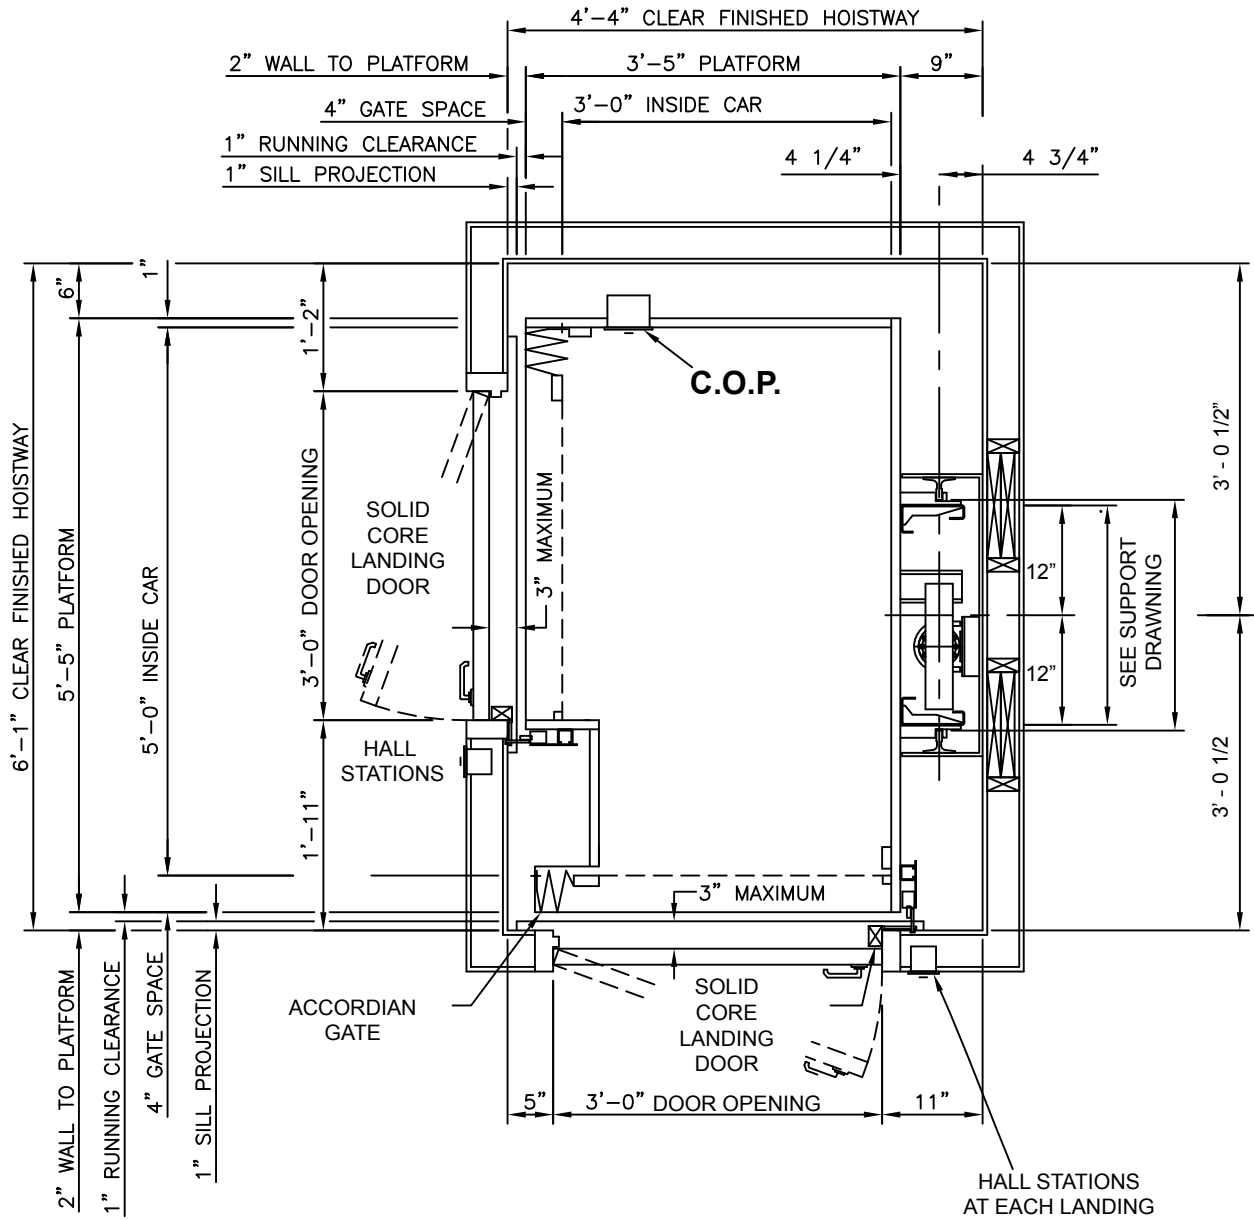

# DRAWING CEI - 018

**TYPICAL 3' X 5' R/H  
90 DEGREE**