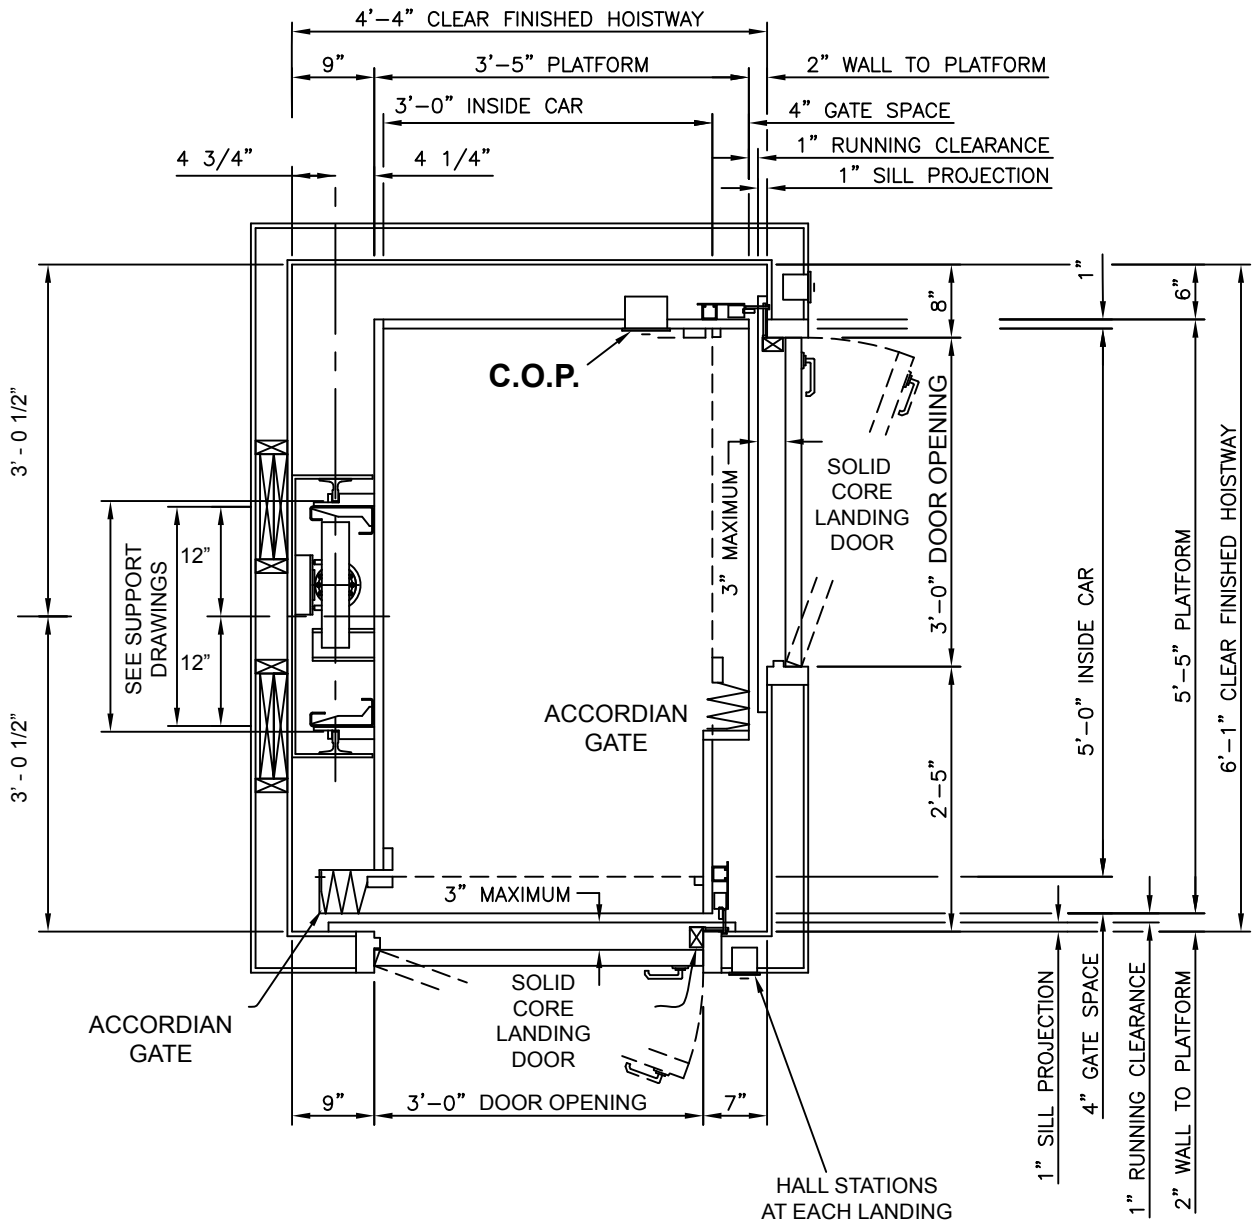

DRAWING CEI- 019

**TYPICAL 3' X 5' L/H
90 DEGREE**