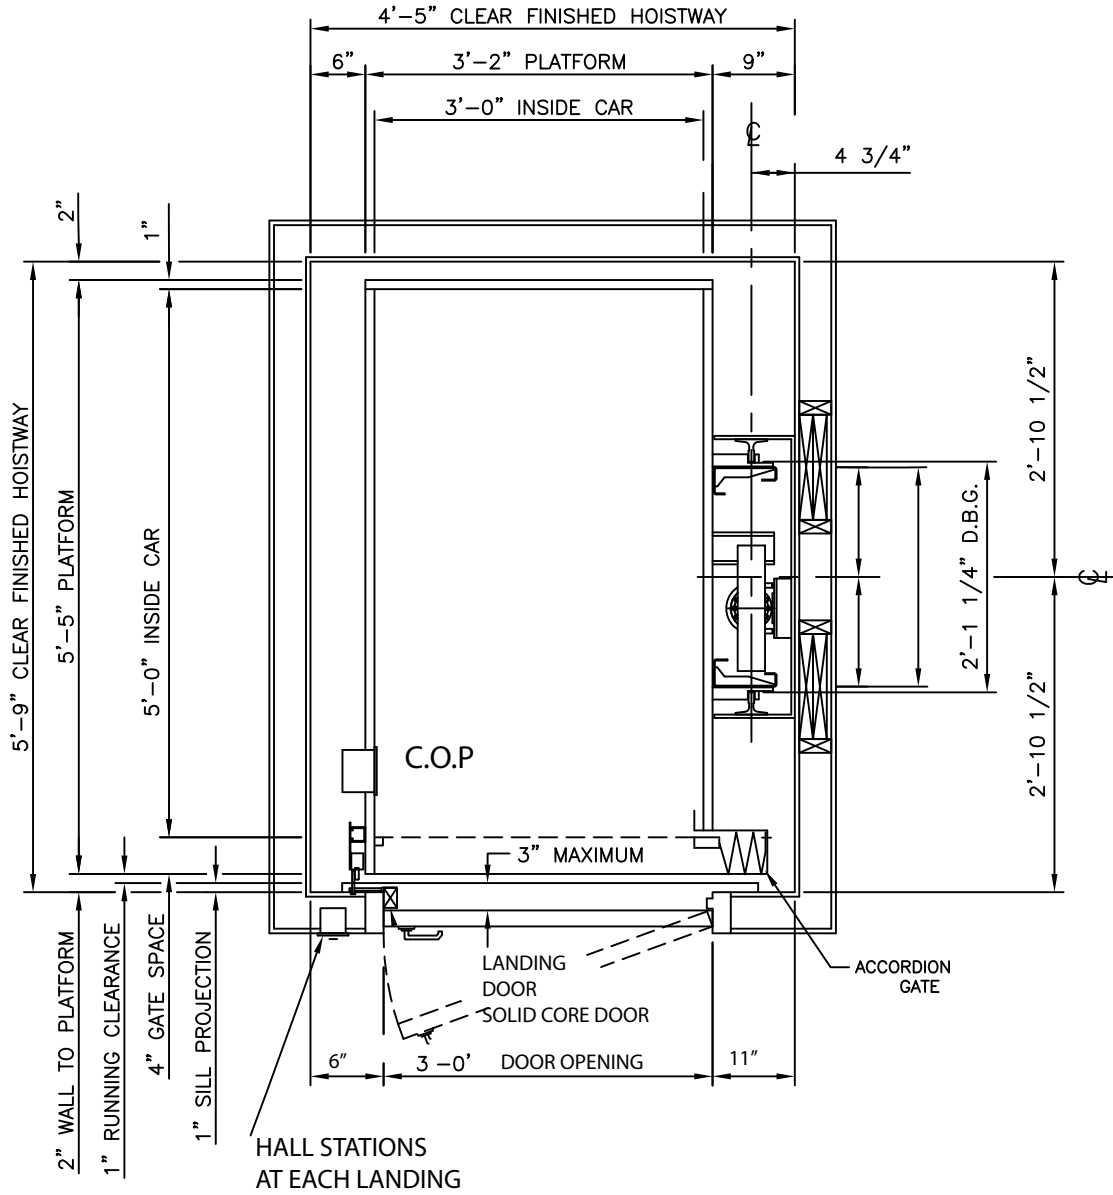

DRAWING CEI-01

**TYPICAL 3' X 5' R/H
WITH
LEFT HAND LANDING DOORS**