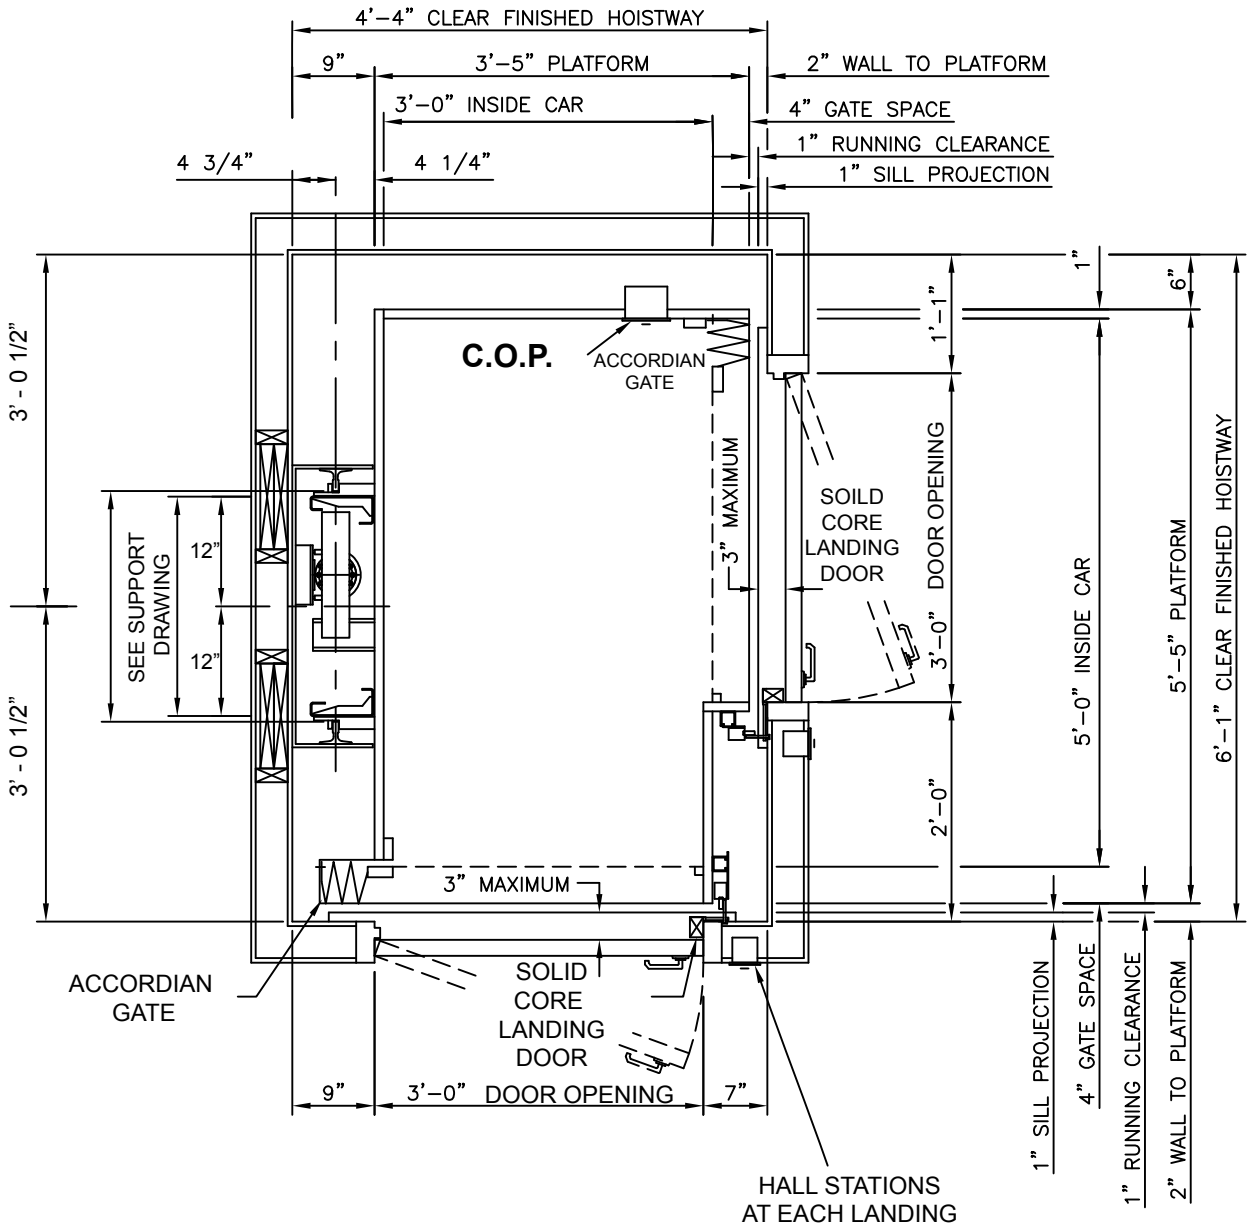

DRAWING CEI-020

**TYPICAL 3' X 5' L/H
90 DEGREE**