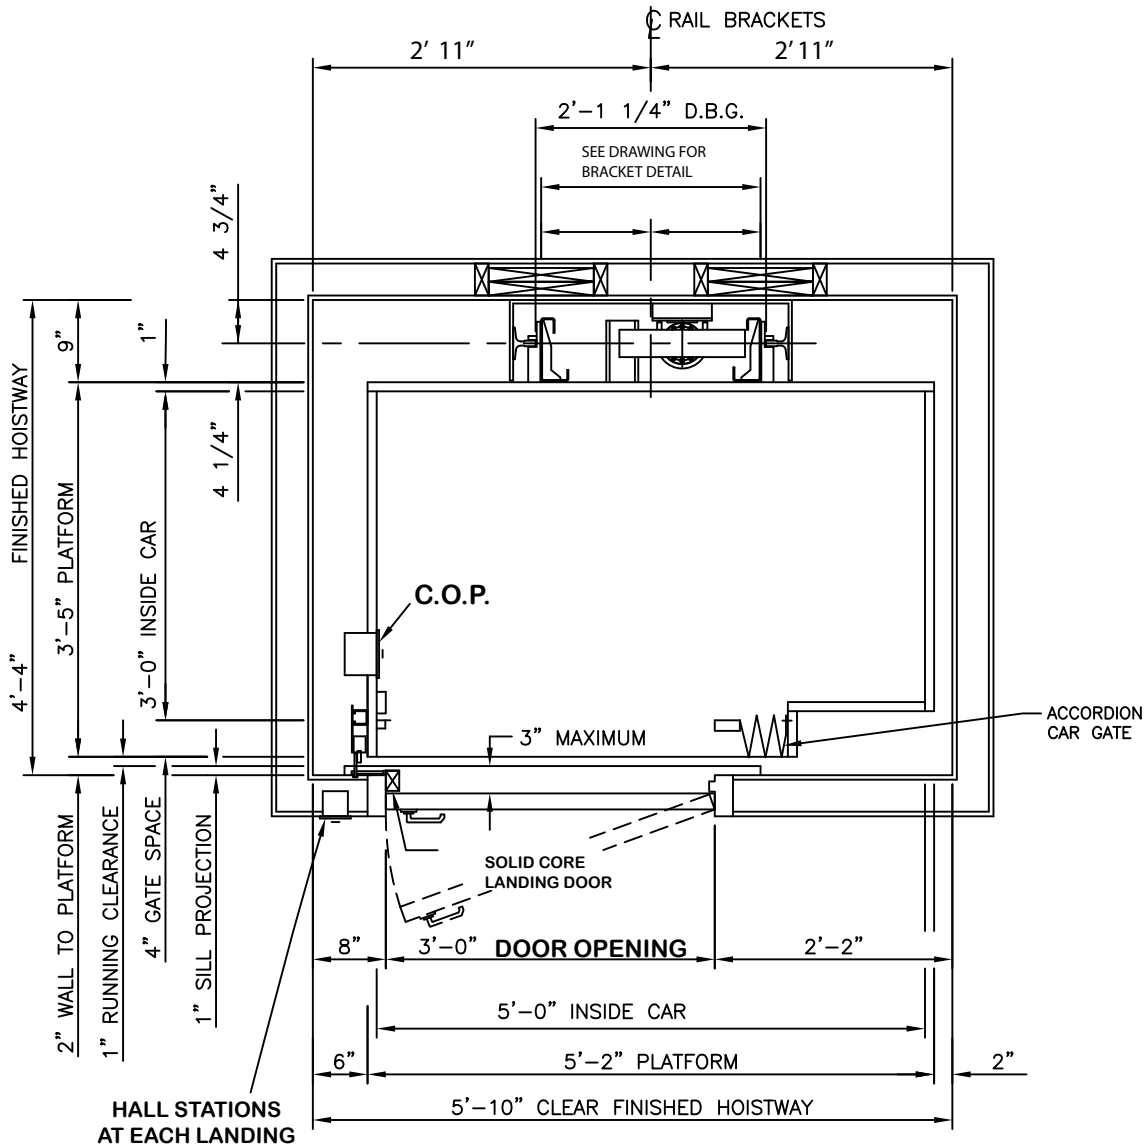

DRAWING CEI - 03

**TYPICAL 3' X 5" BACK RAILS
 WITH
 LEFT HAND DOORS**