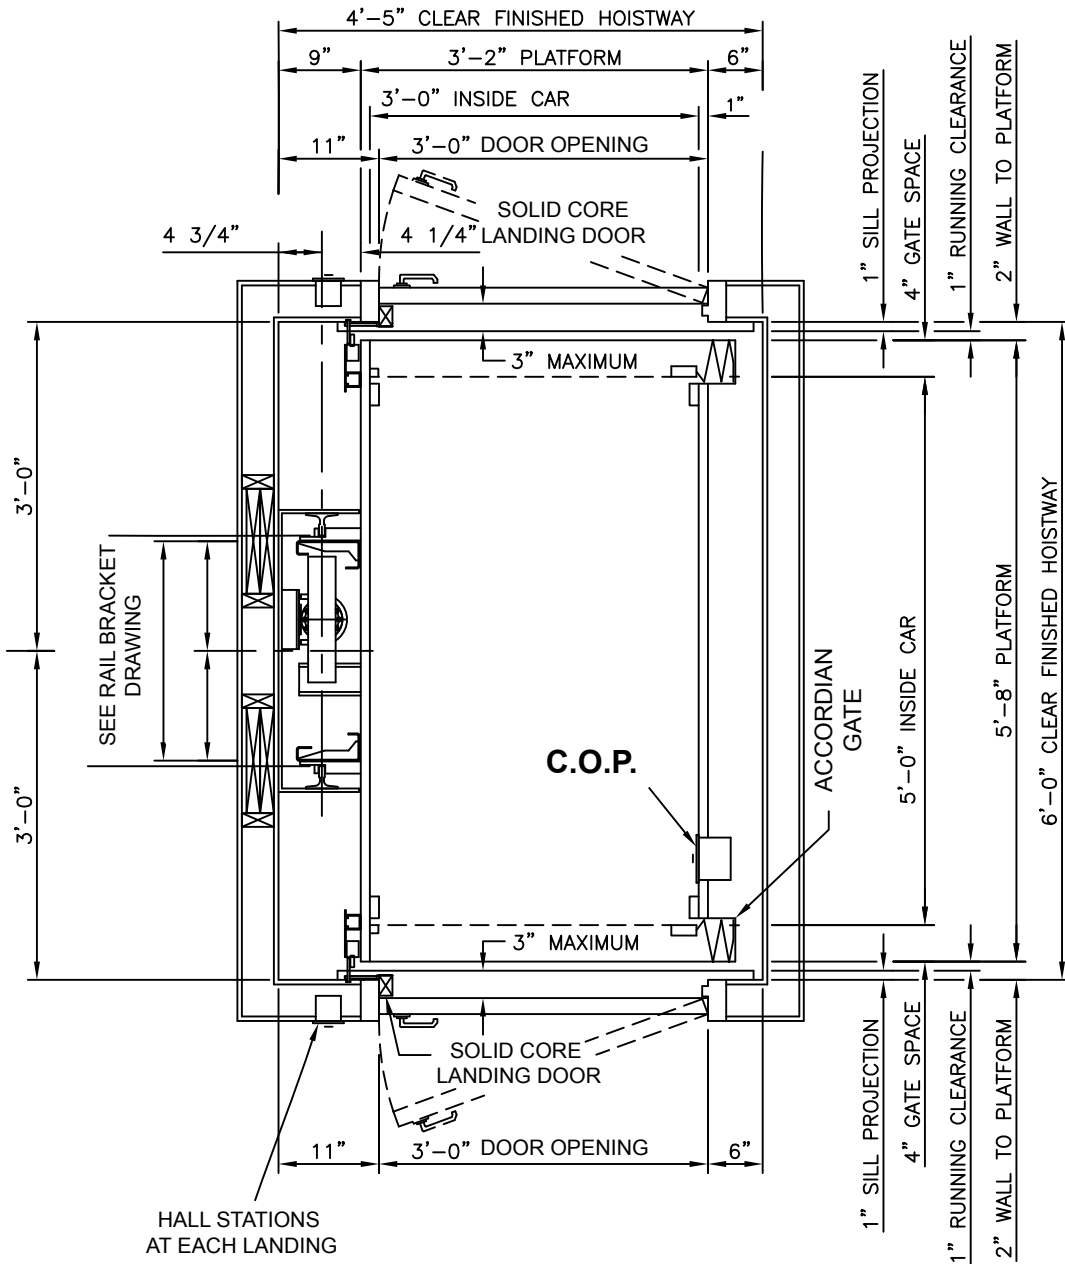

DRAWING CEI 09

**TYPICAL 3' X 5' L/H
WITH OPPOSITE SAME
SIDE LANDING DOOR SWING**