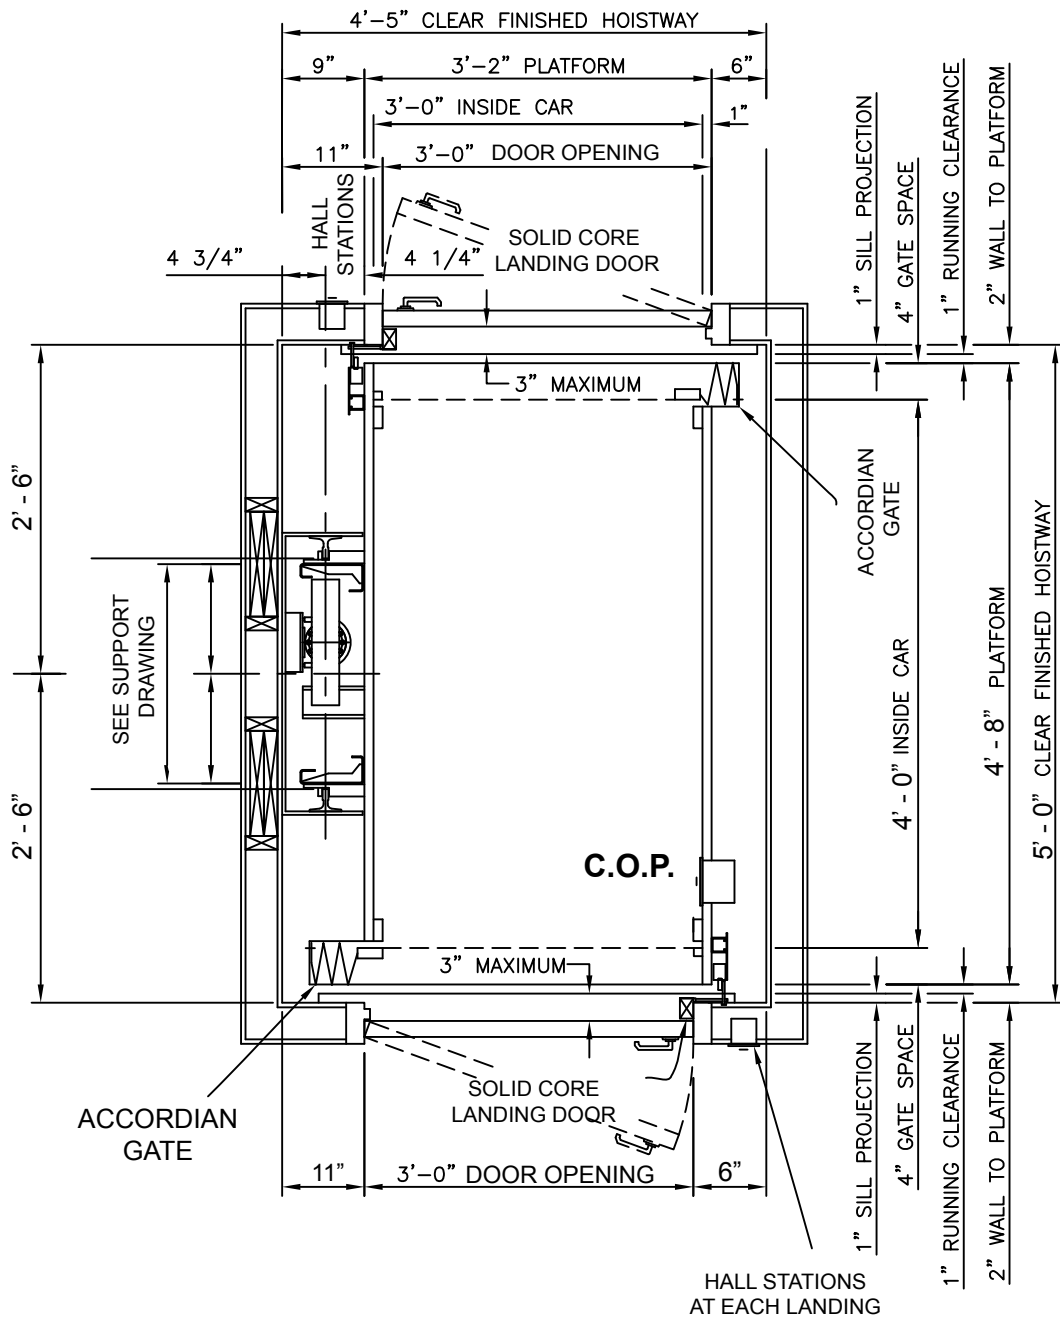

DRAWING CEI-110

**TYPICAL 3' X 4' L/H
WITH OPPOSITE HANDED
LANDING DOOR SWING**