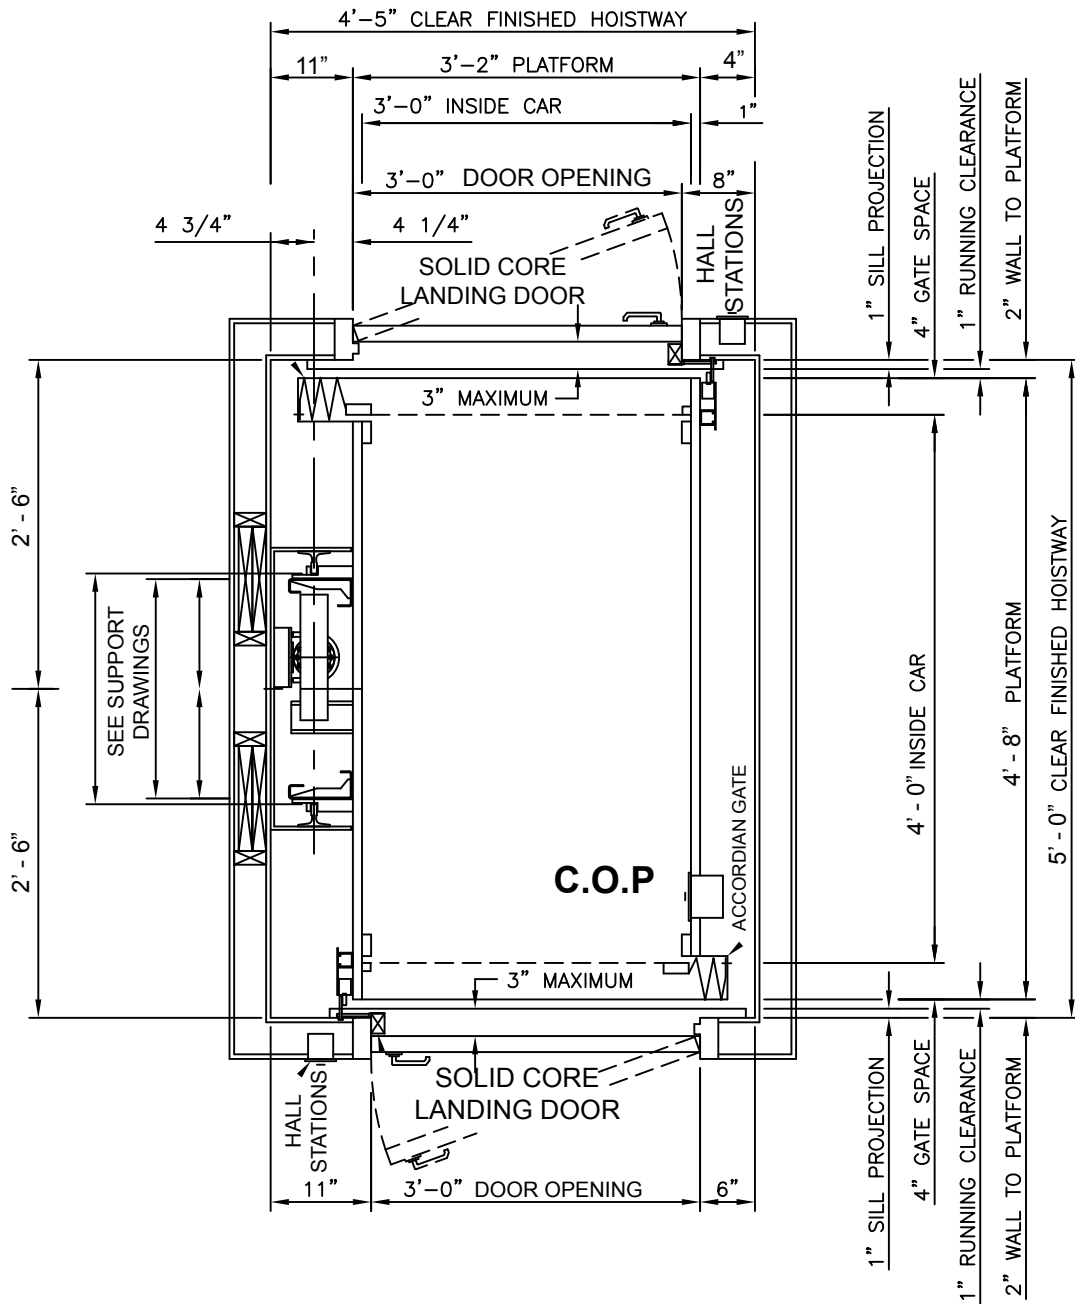

DRAWING CEI-112

**TYPICAL 3' X 4' L/H
WITH
OPPOSITED HANDED DOORS**