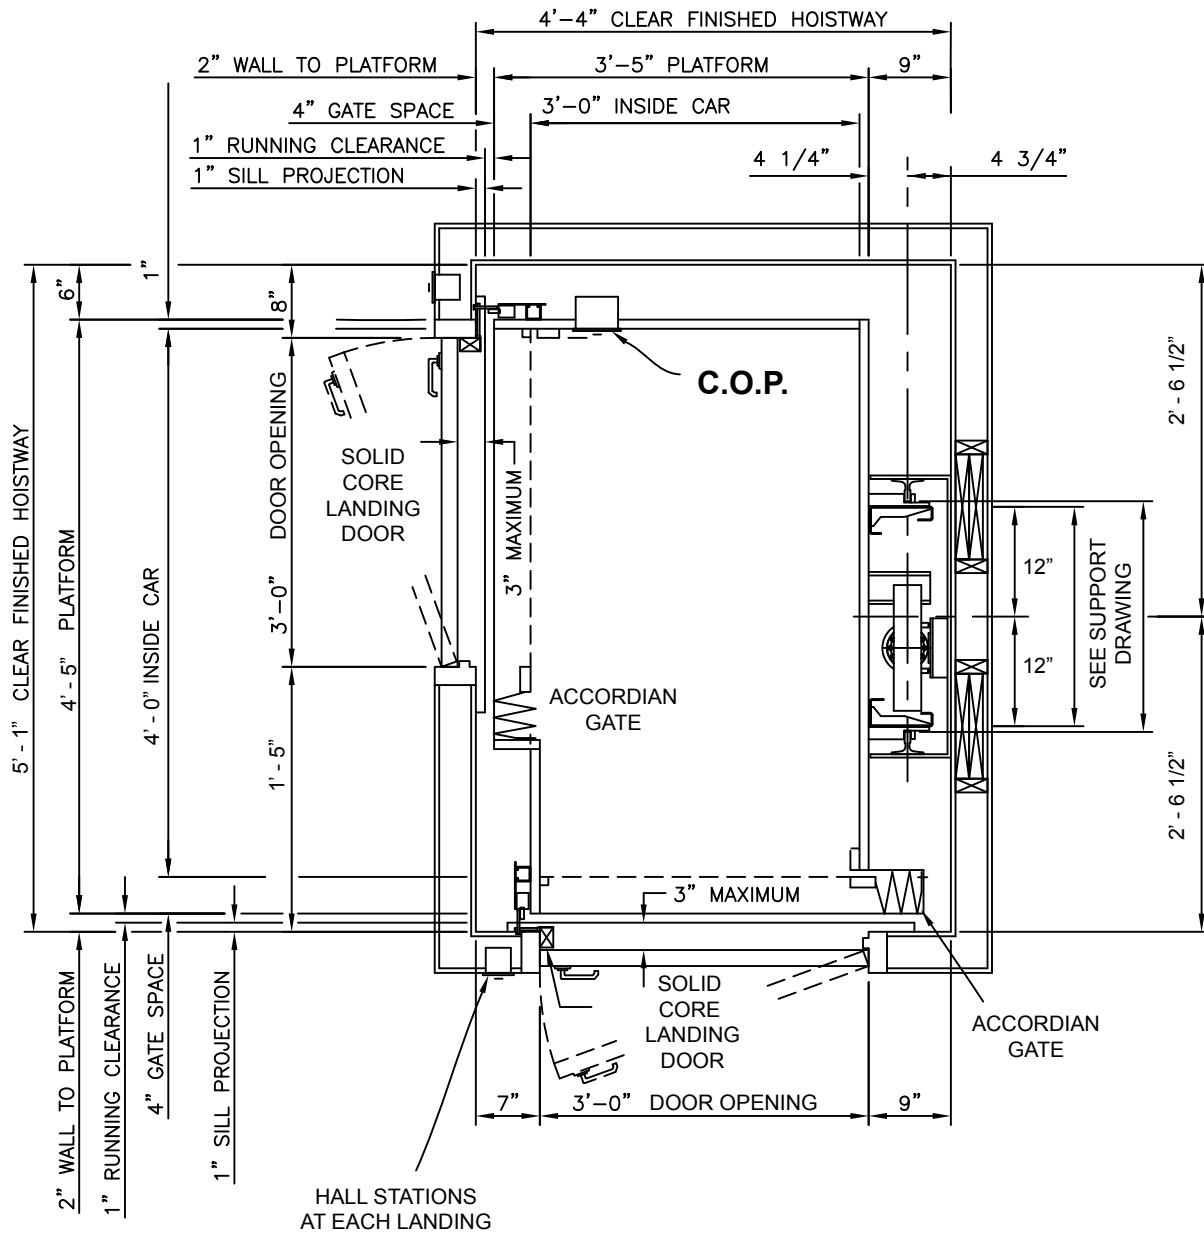

DRAWING CEI-115

**TYPICAL 3' X 4' R/H
90 DEGREE**