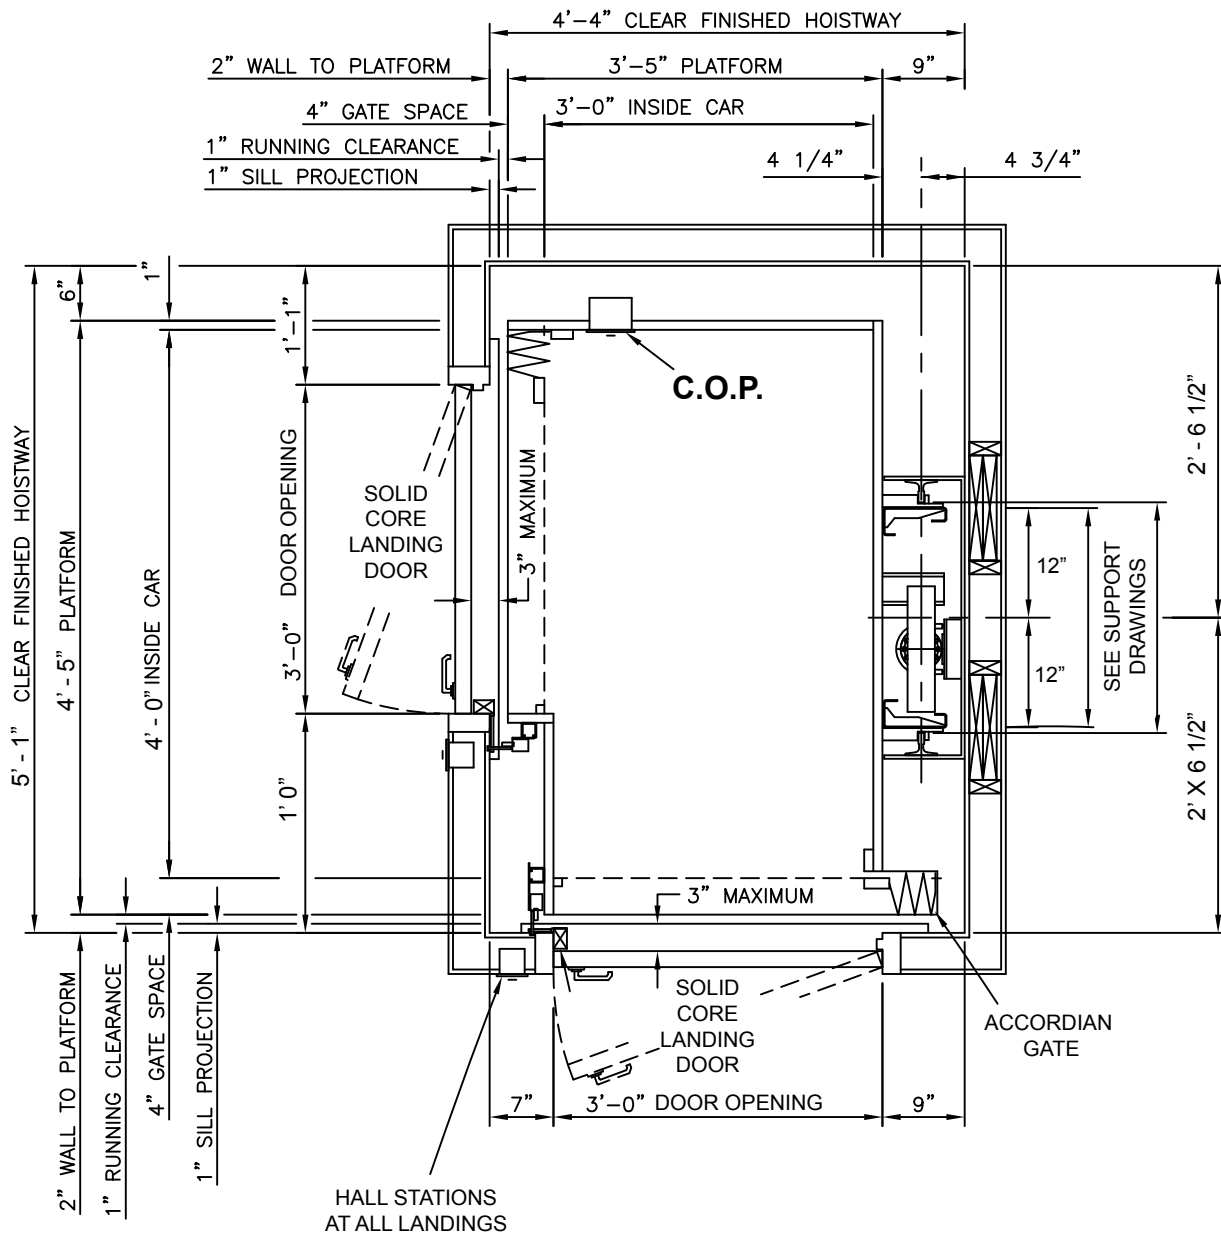

# DRAWING CEI -116

**TYPICAL 3' X 4' R/H  
90 DEGREE**