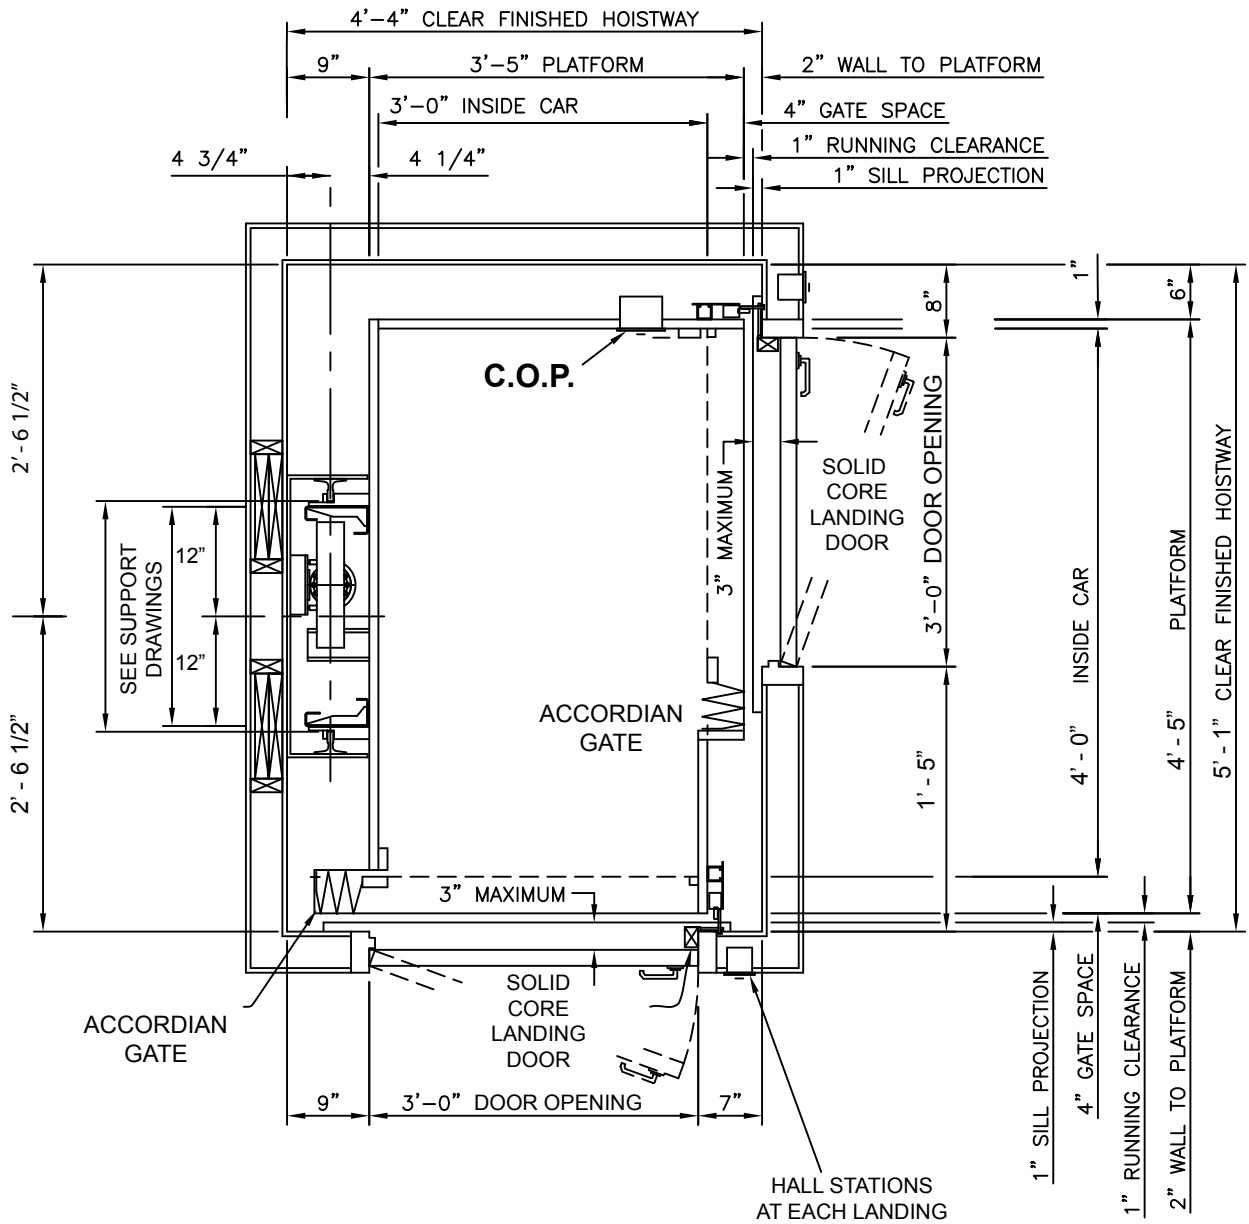

DRAWING CEI- 119

**TYPICAL 3' X 4' L/H
90 DEGREE**