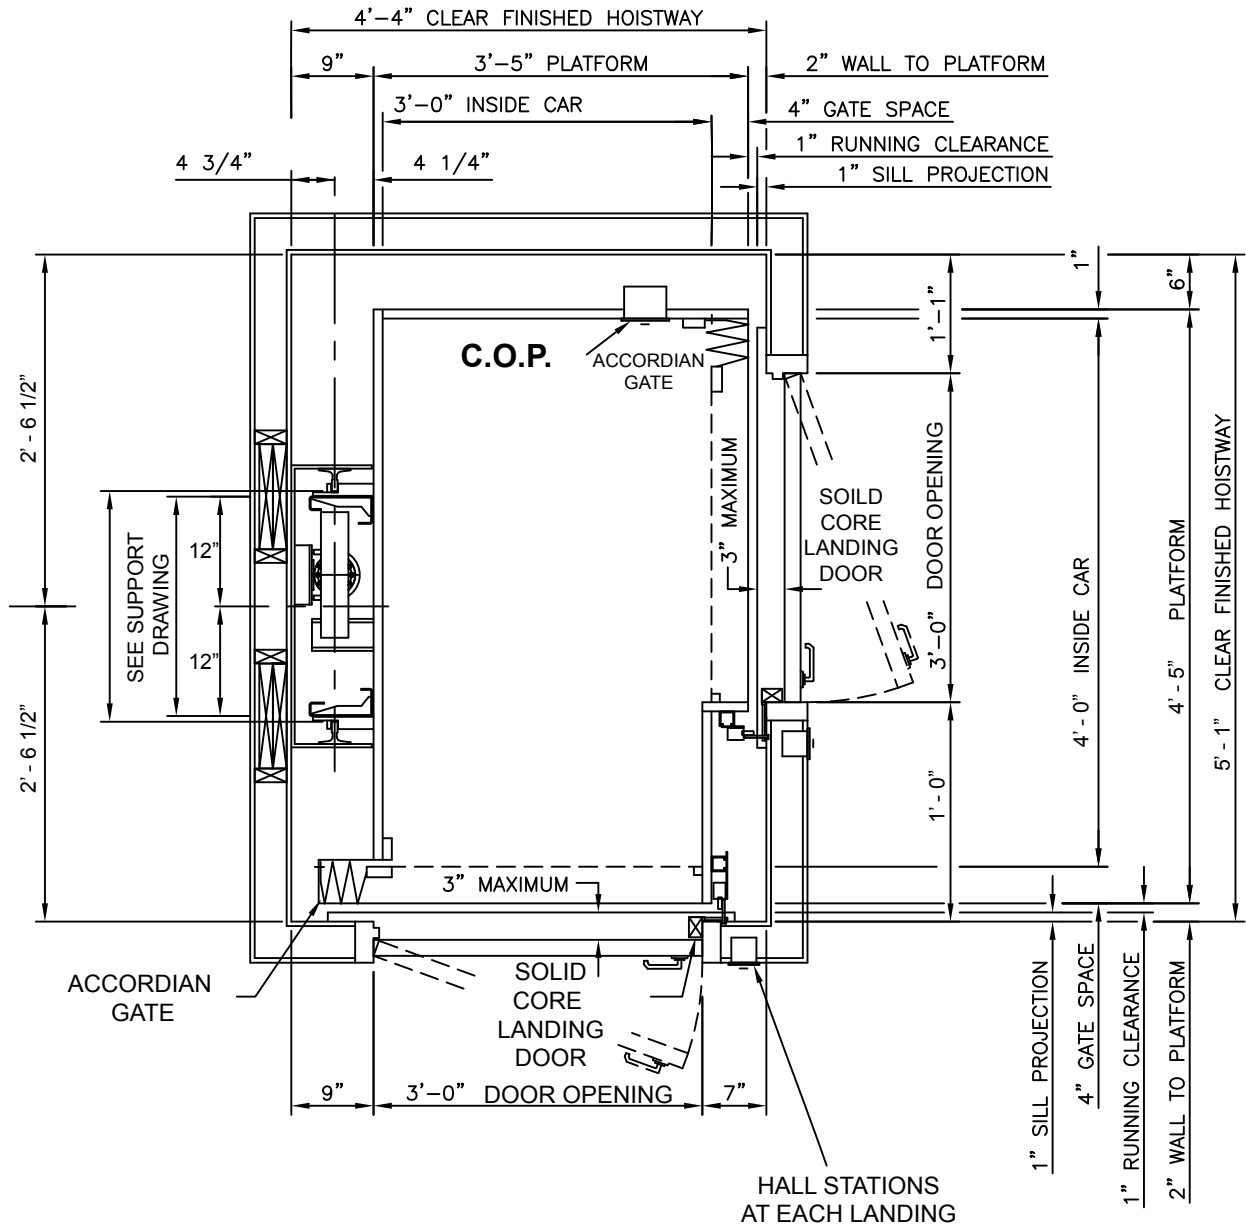

DRAWING CEI-120

**TYPICAL 3' X 4' L/H
90 DEGREE**