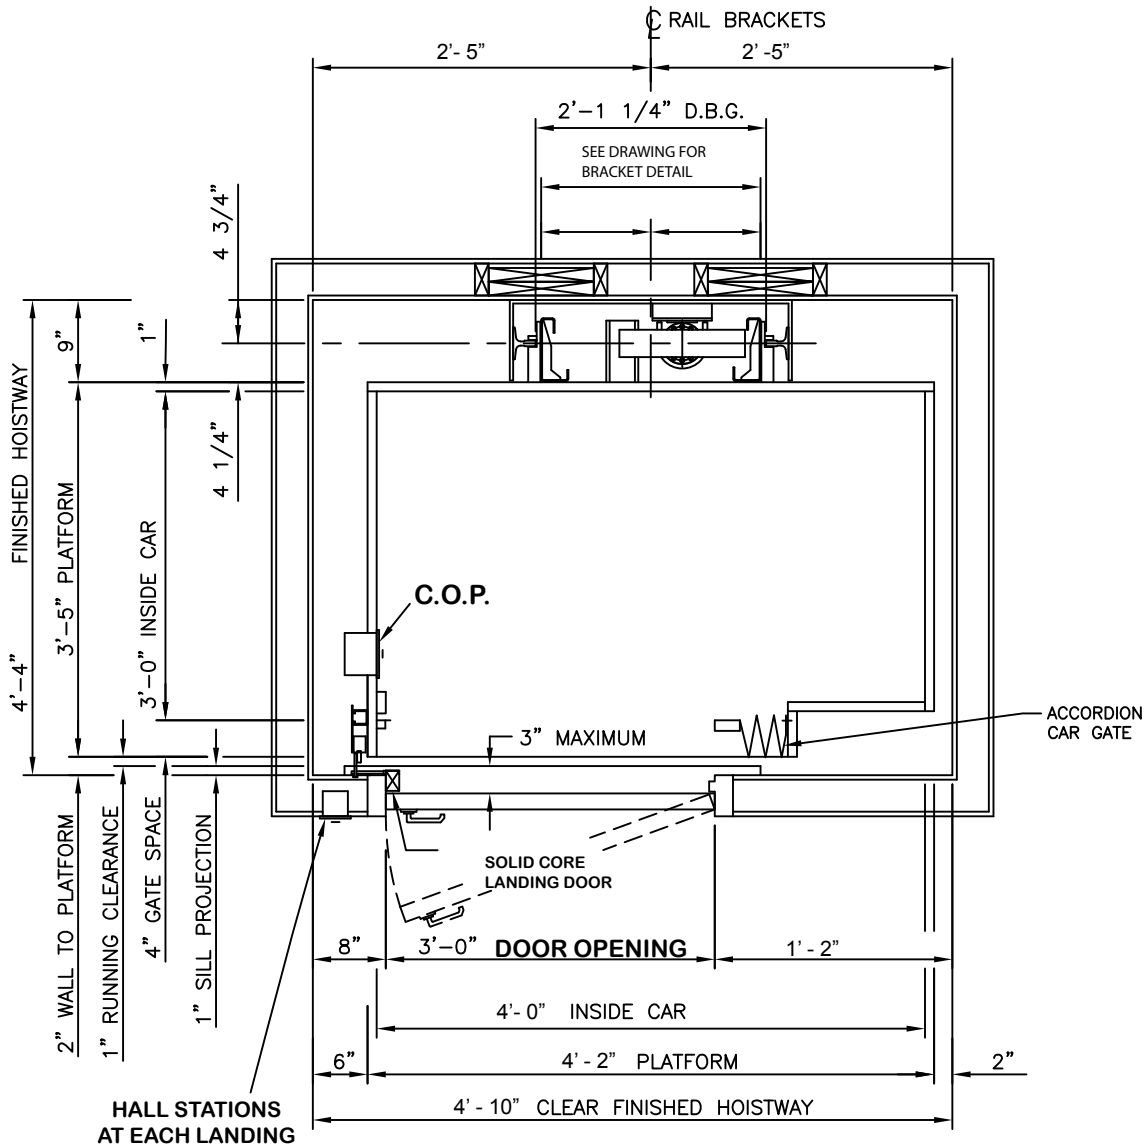

# DRAWING CEI - 13

**TYPICAL 3' X 4" BACK RAILS  
 WITH  
 LEFT HAND DOORS**