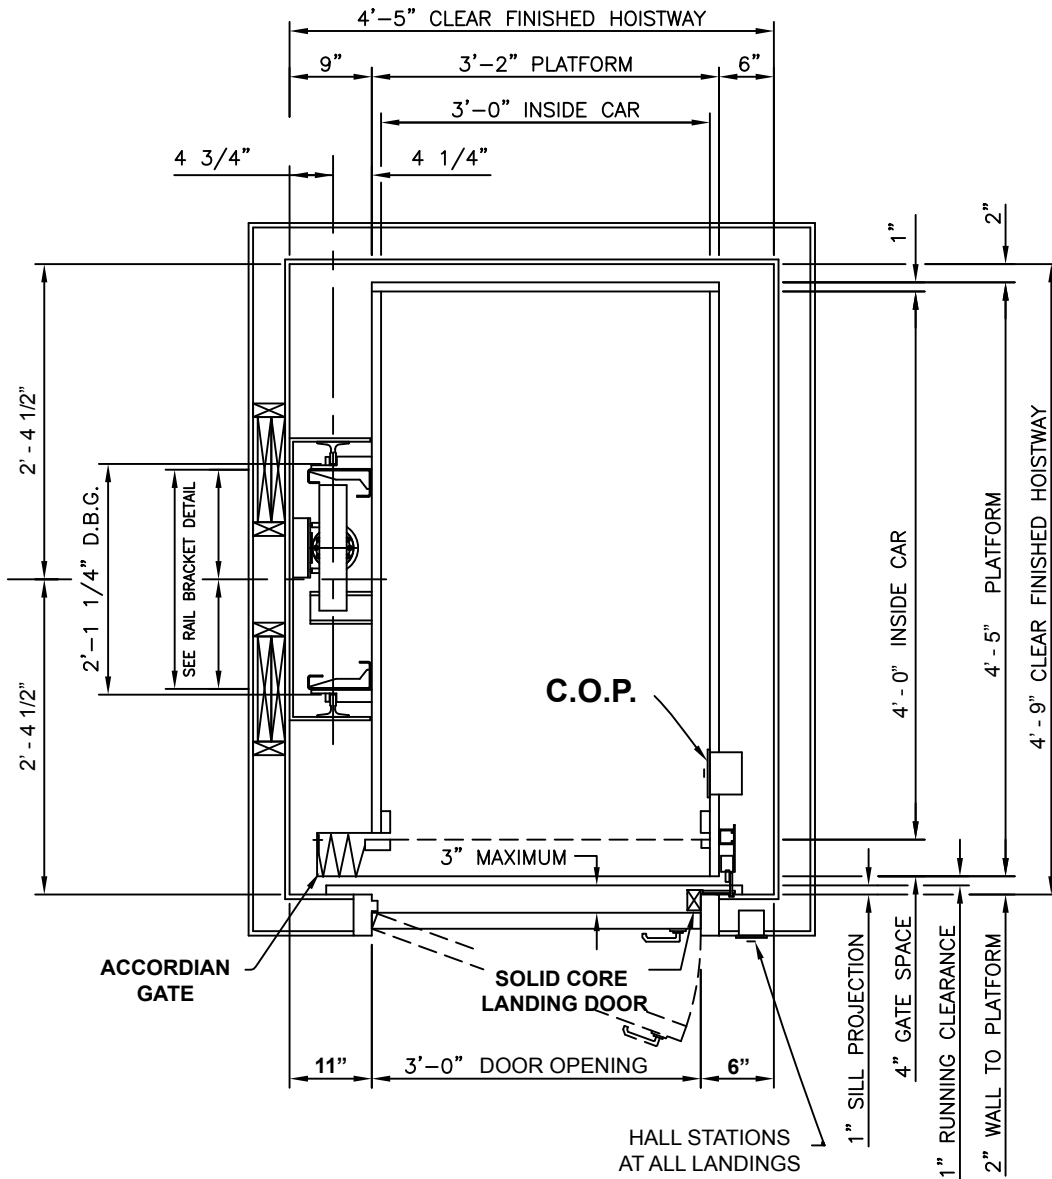

DRAWING CEI-14

**TYPICAL 3' X 4' L/H
WITH
RIGHT HAND LANDING DOORS**