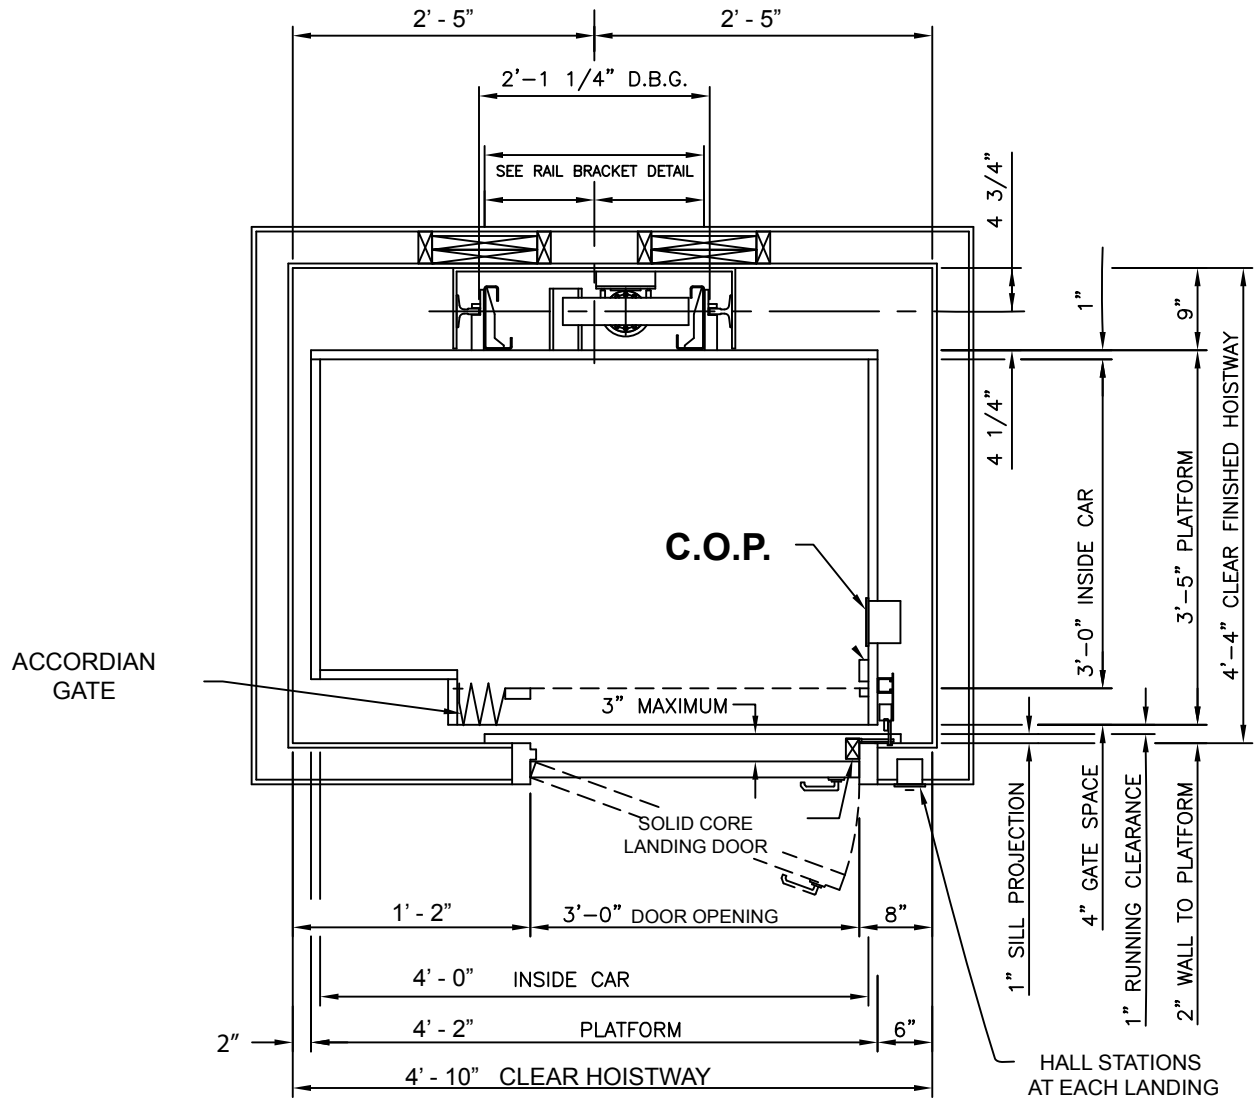

DRAWING CEI-16

TYPICAL 3' X 4' BACK RAILS WITH RIGHT HAND DOORS