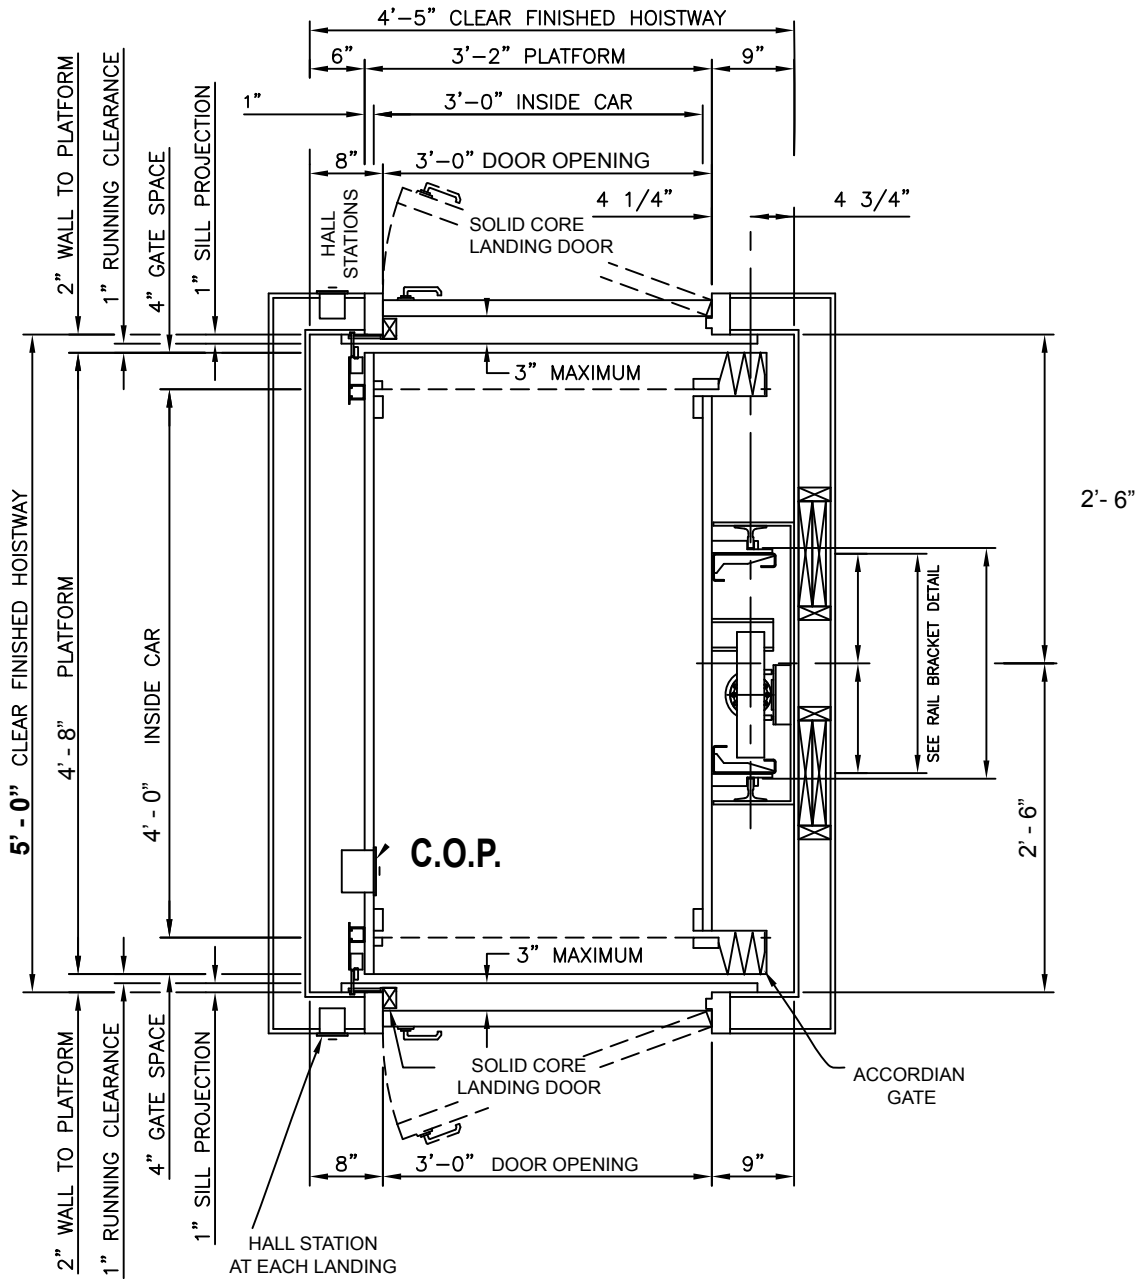

DRAWING CEI-17

**TYPICAL 3' X 4' R/H
WITH
TYPICAL LANDING DOORS**