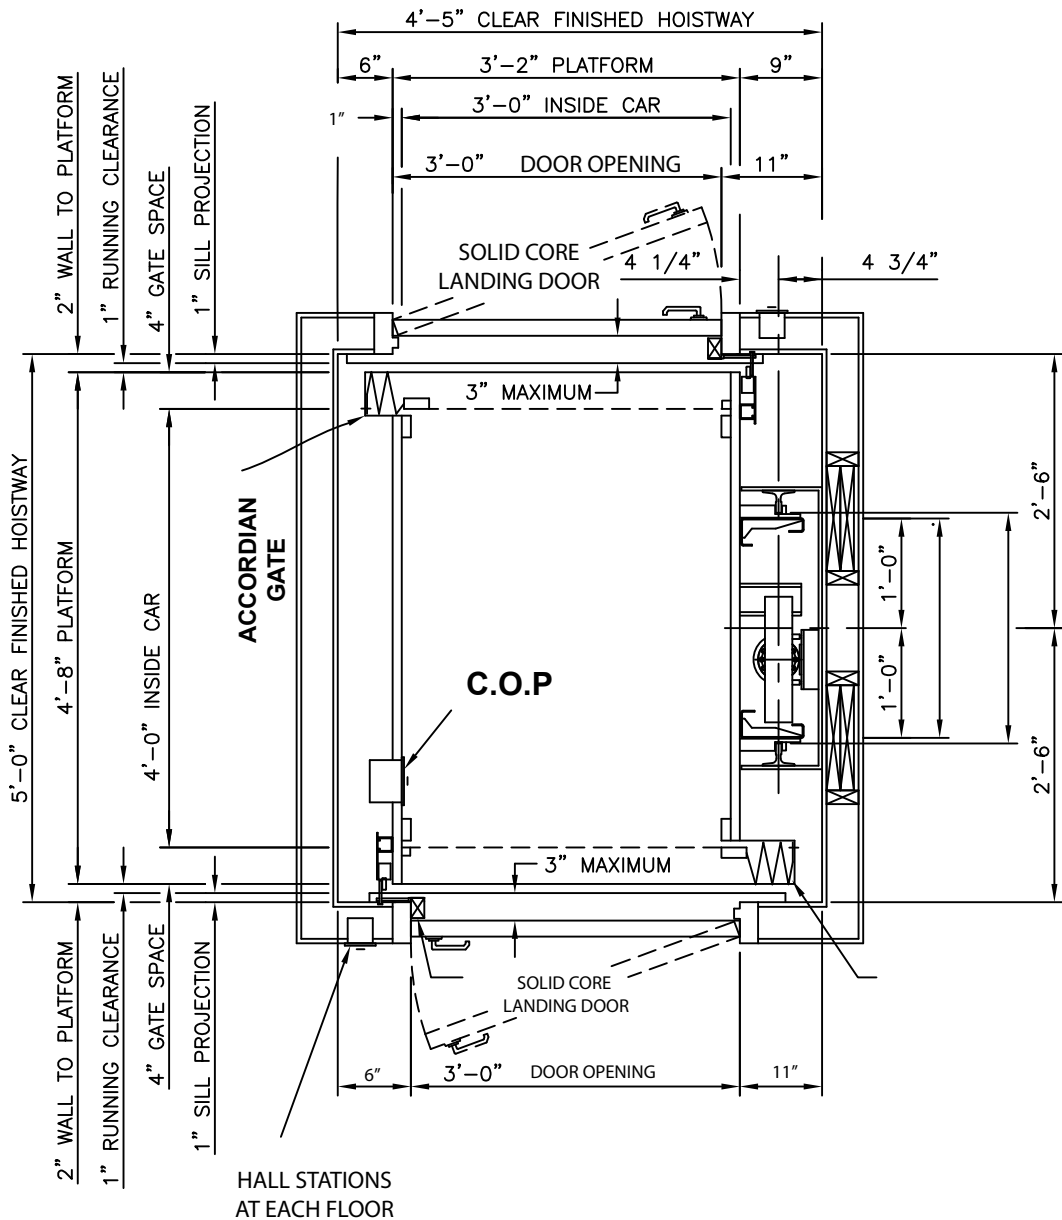

DRAWING CEI- 18

**TYPICAL 3' X 4' R/H
WITH OPPOSITE HANDED
LANDING DOORS**