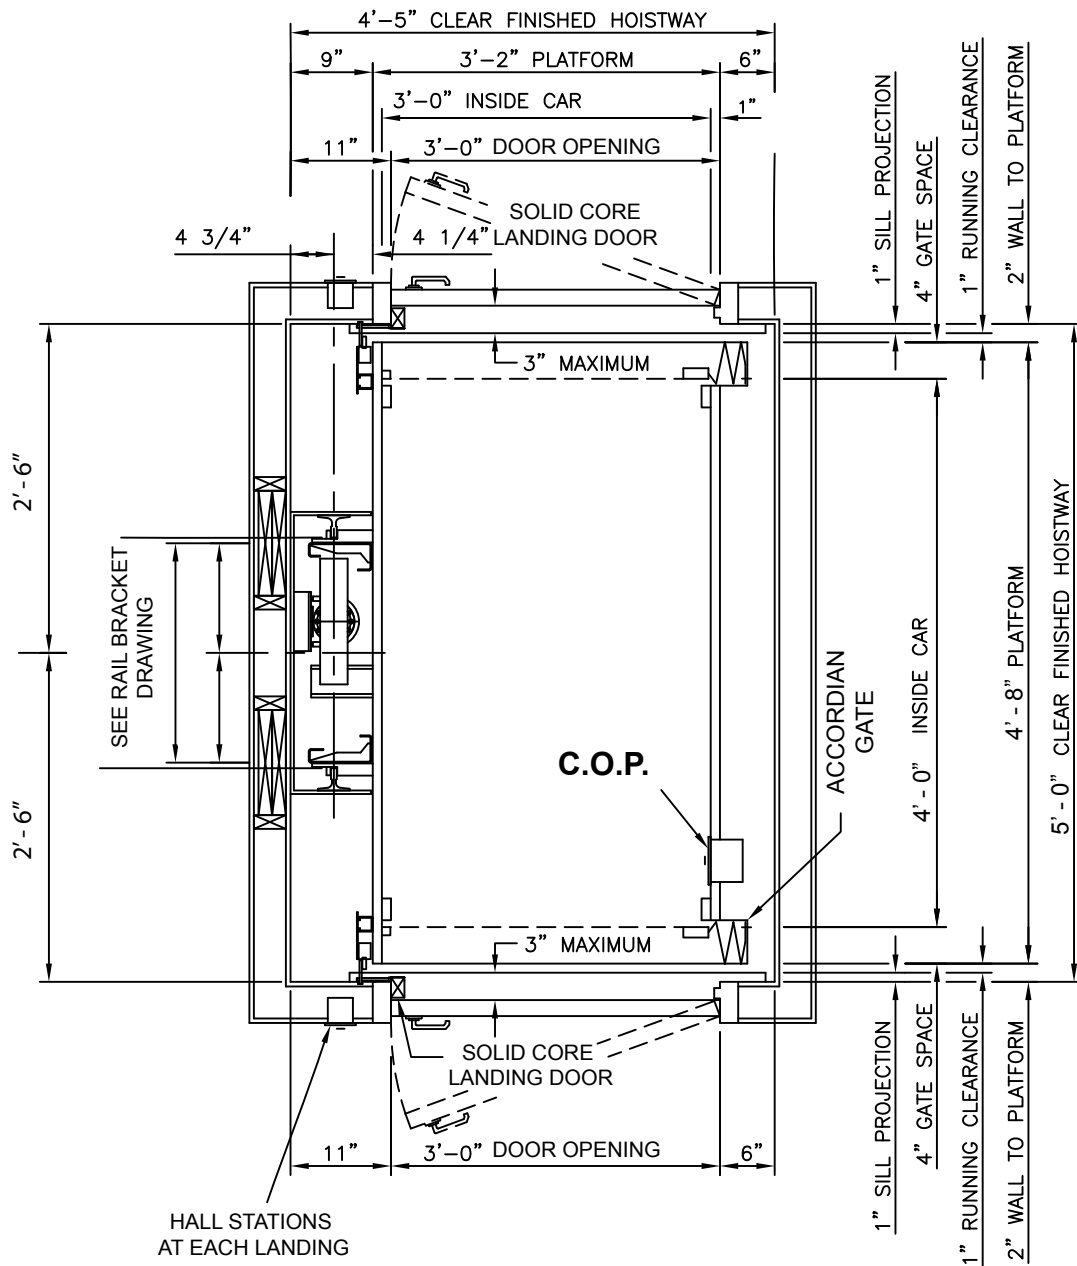

# DRAWING CEI 19

**TYPICAL 3' X 4' L/H  
WITH OPPOSITE SAME  
SIDE LANDING DOOR SWING**